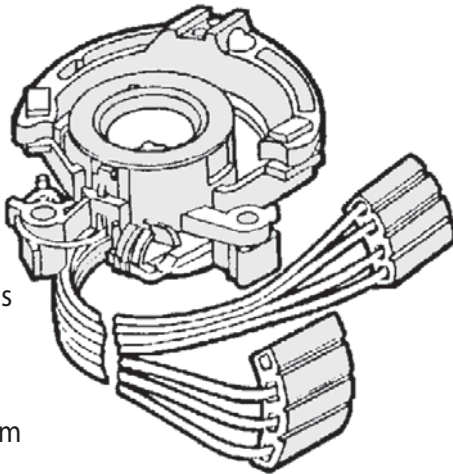

SM202

- Bearing included
- Brass ring over bearings
- Seven wires
- Stamped GUIDE on cam