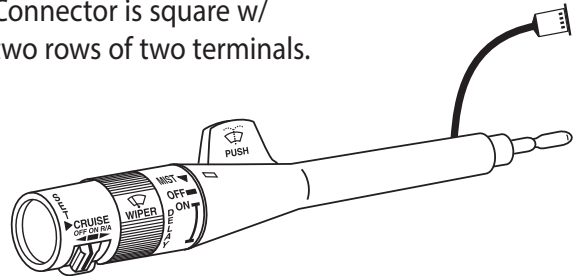

* Can use SM193 w/black barrel.

CRUISE CONTROL LEVERS

SM198

SM186

Connector is square w/
two rows of two terminals.

GENERAL MOTORS

Turn signal lever for many cars and trucks w/o
cruise control. Fits years 1994-81.