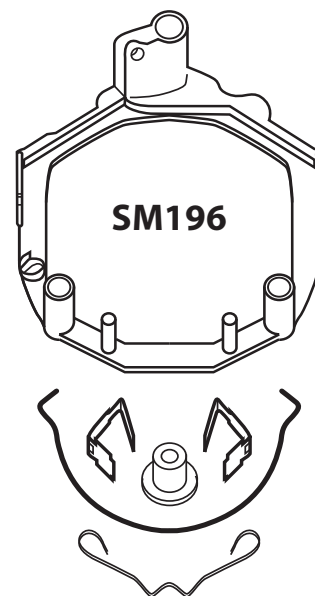

Pyramid switch: Mounts on column.

SM195

SM194

SM196

HORN CONTACTS

SM141HB

Hornbrush

Horn
contact
holder