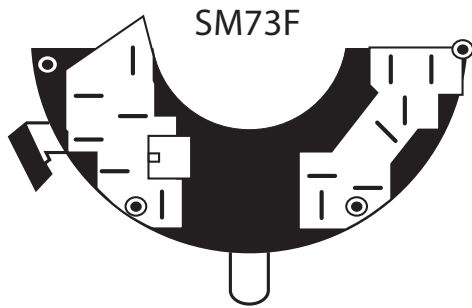

TURN SIGNAL - DIMMER SWITCH

FORD • LINCOLN • MERCURY

The line drawings below depict the spade placement for the four different combination switches.

These drawing are looking at the bottom of the switch.

Please note that the switches are all the same except for the spade placement and the number of spades.