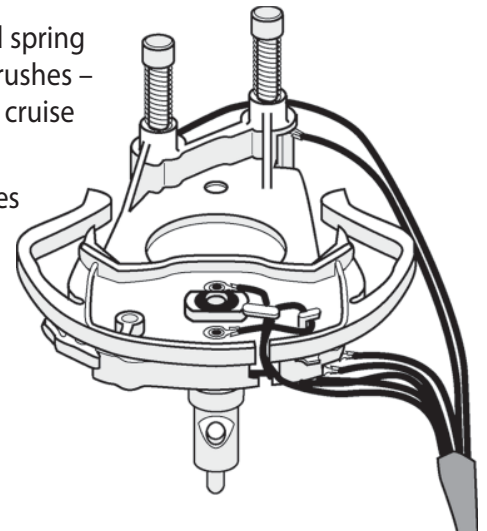

SM42F

- Two fixed spring loaded brushes – horn and cruise control.
- Eight wires