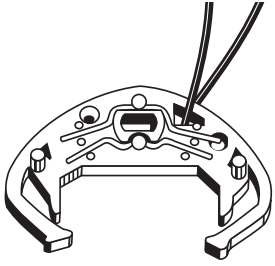

SM141HB

Hornbrush

SM42F

- Two fixed spring loaded brushes – horn and cruise control.
- Eight wires

TURN SIGNAL CAMS

SM-9

SM-10

SM-11