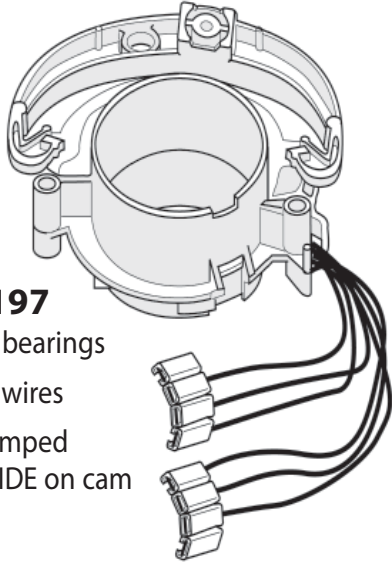

GENERAL MOTORS 1963-1966