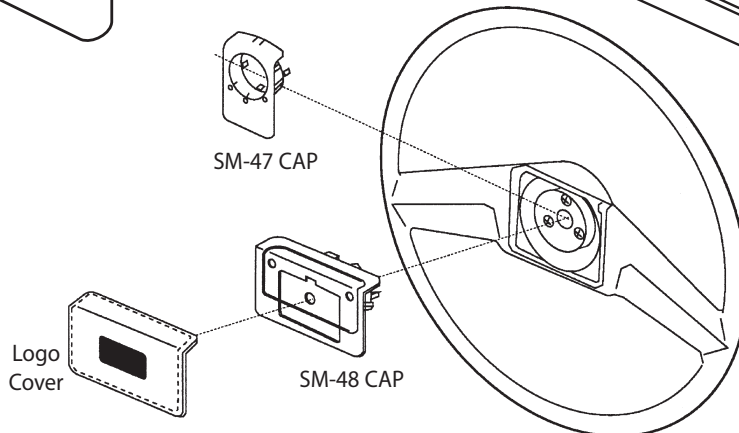

GENERAL MOTORS

For C/K Series - Full size truck, Blazer, Jimmy, Suburban.

For G Series - Full size van. Fits years 1988-78.

SM-47

With Custom Wheel

SM-48

With Standard Wheel

NOTE: The vinyl cover for the above part is available with the Chevrolet logo only under our part number SM-48c.