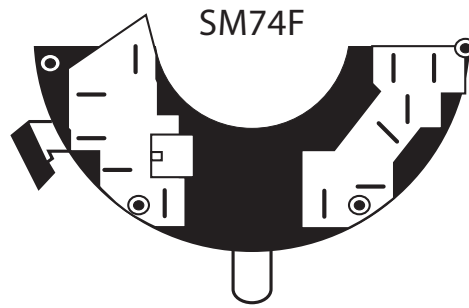

TURN SIGNAL - DIMMER SWITCH

FORD • LINCOLN • MERCURY

The line drawings below depict the spade placement for the four different combination switches.

These drawing are looking at the bottom of the switch.

Please note that the switches are all the same except for the spade placement and the number of spades.