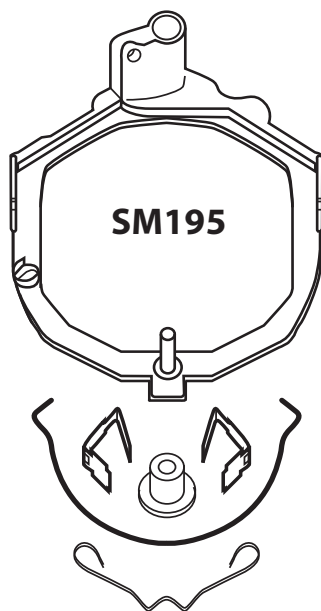

Pyramid switch: Mounts on column.

SM195

SM194

SM196

HORN CONTACTS

SM141HB

Hornbrush

Horn
contact
holder