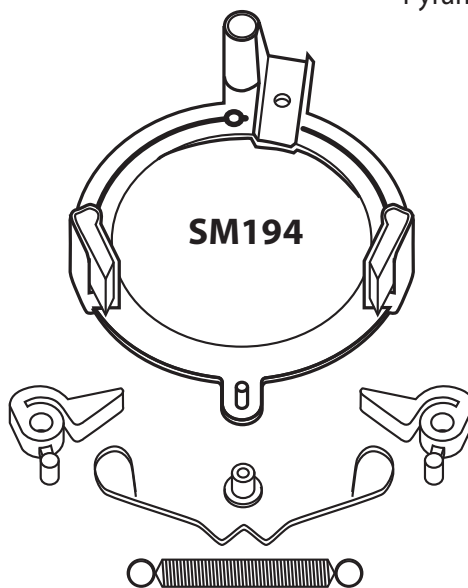

Pyramid switch: Mounts on column.

SM195

SM194

SM196

HORN CONTACTS

SM141HB

Hornbrush

Horn
contact
holder