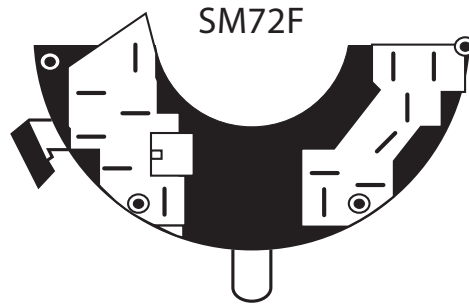

TURN SIGNAL - DIMMER SWITCH

FORD • LINCOLN • MERCURY

The line drawings below depict the spade placement for the four different combination switches.

These drawing are looking at the bottom of the switch.

Please note that the switches are all the same except for the spade placement and the number of spades.