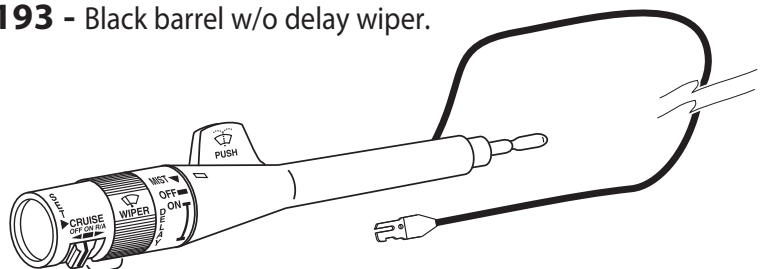

SM178 - Black barrel w/o delay wiper.

SM187 - Chrome barrel w/delay wiper

SM190 - Chrome barrel w/delay wiper.

SM192 - Black barrel w/delay wiper.

SM193 - Black barrel w/o delay wiper.

METAL CAMS • ELECTRICAL SWITCH