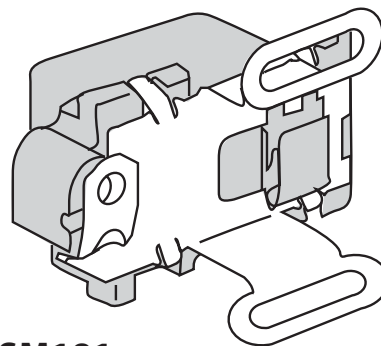

SM181

Pyramid switch: Mounts on column.