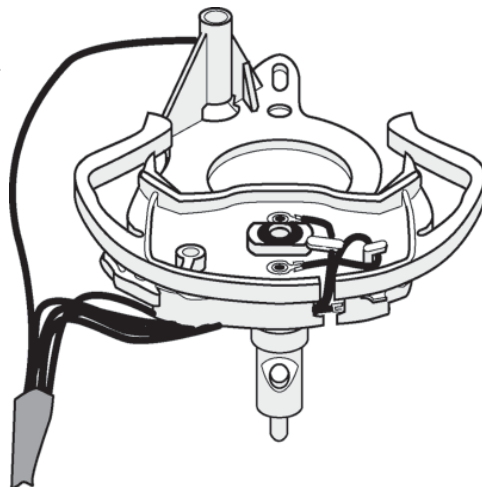

SM203

- Bearing included
- Spring loaded plunger for horn
- Seven wires
- Stamped GUIDE on cam

FORD PICK-UP 1967-1972

SM41F

- Removeable spring loaded horn brush (available separately – see picture below).
- Seven wires