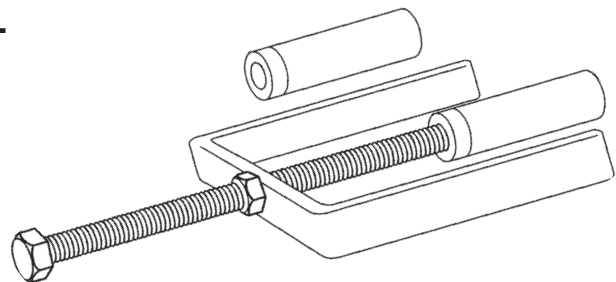

SMP-2 STEERING WHEEL LOCK PLATE TOOL

- For easy removal of lock ring on tilt and telescoping columns.
- SAE and Metric adapters included.
- Compatible with many domestic steering wheels.