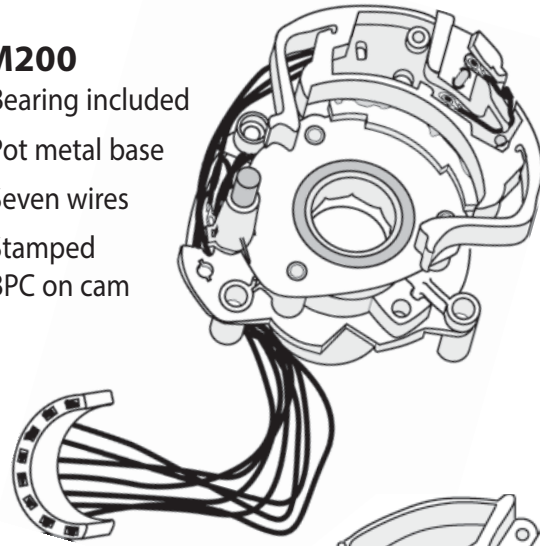

SM200

- Bearing included
- Pot metal base
- Seven wires
- Stamped BPC on cam