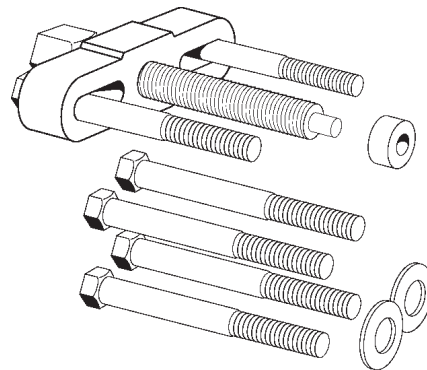

Please note that the switches are all the same except for the spade placement and the number of spades.

TOOLS

SMP-1 STEERING WHEEL PULLER

- Fits vehicles with 4" hubs.
- Complete with standard and machine threaded bolts.
- Torque is applied to center of shaft for uniform pressure.
- All heavy duty components.