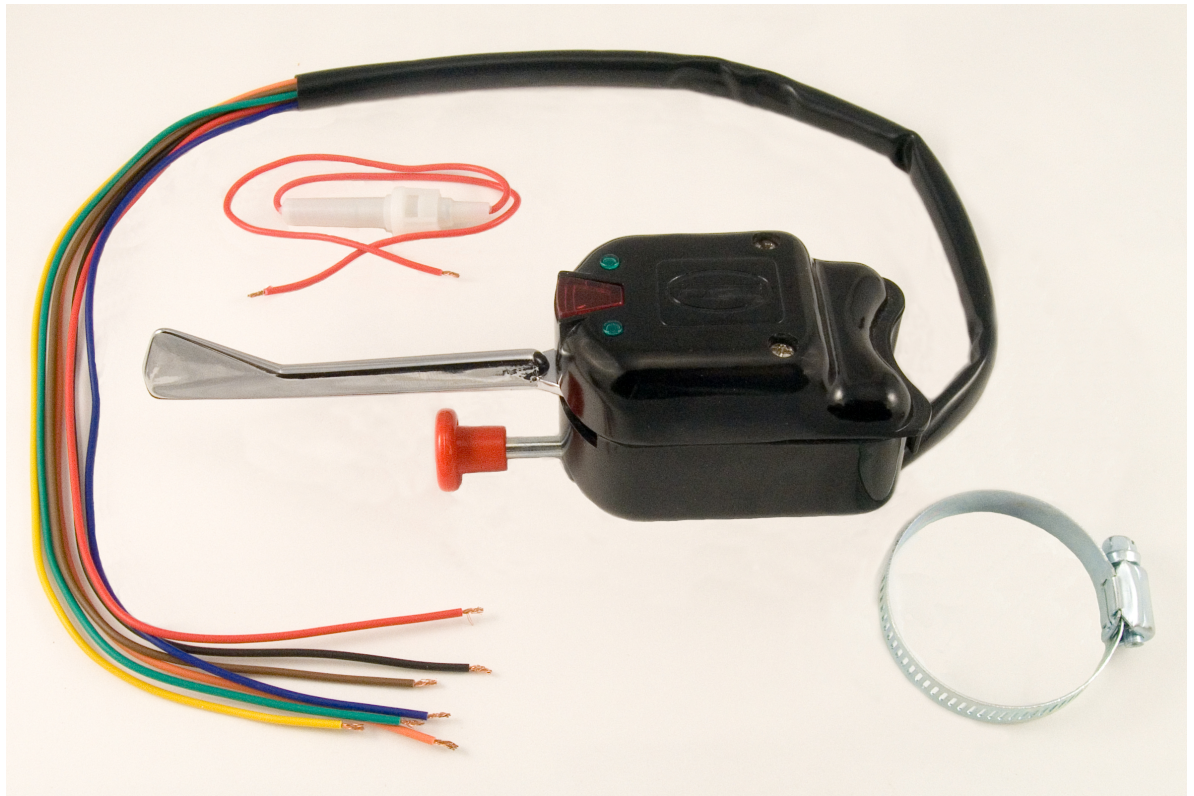

SM-160B

Black - Universal 7-wire unit; 3 Prong Flasher, Fuse, Fuse Holder and Hazard Switch included