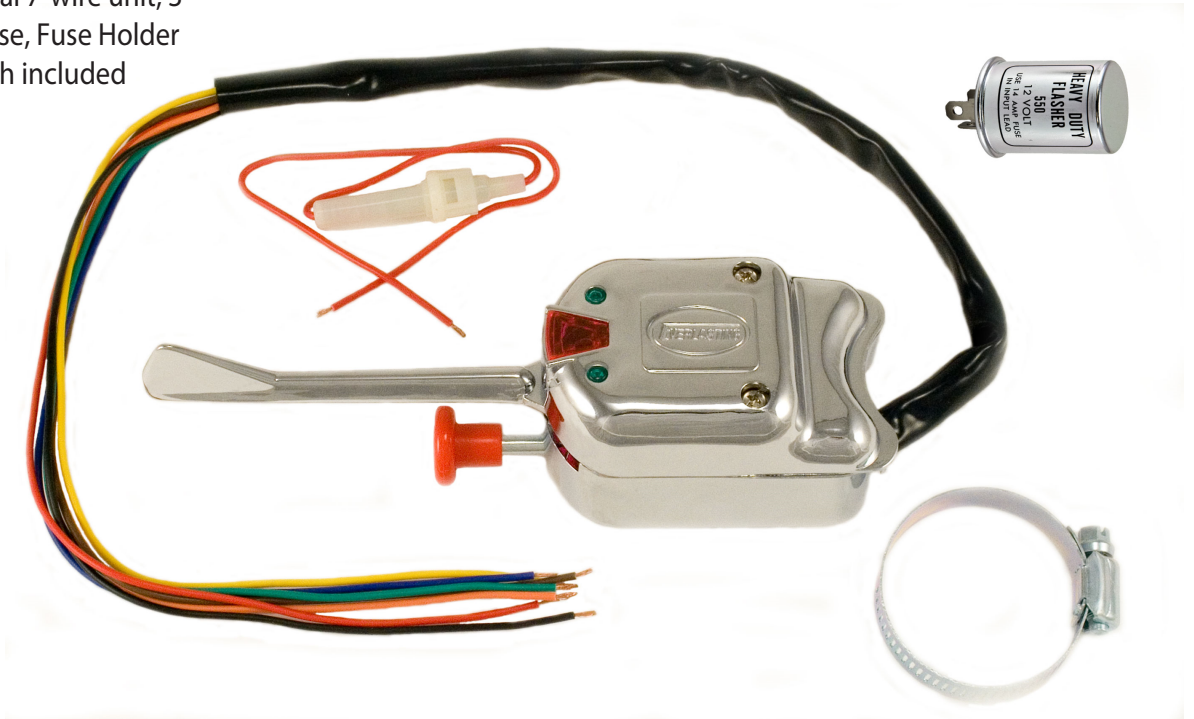

SMP-1

SMP-2

SM-47

SM-48

UNIVERSAL TURN SIGNAL SWITCH

SM-160

Chrome - Universal 7-wire unit; 3 Prong Flasher, Fuse, Fuse Holder and Hazard Switch included

SM-160B