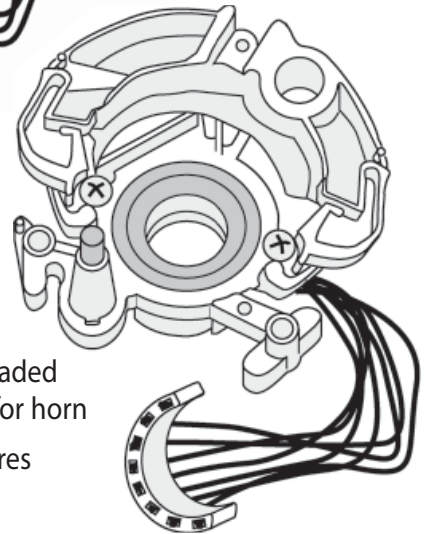

SM203

- Bearing included
- Spring loaded plunger for horn
- Seven wires
- Stamped GUIDE on cam