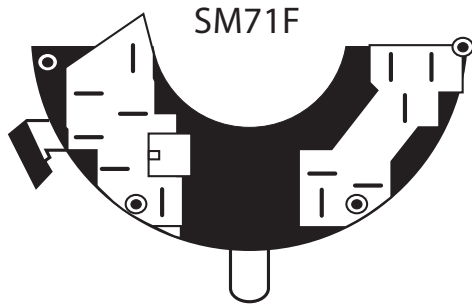

TURN SIGNAL - DIMMER SWITCH

FORD • LINCOLN • MERCURY

The line drawings below depict the spade placement for the four different combination switches.

These drawing are looking at the bottom of the switch.

Please note that the switches are all the same except for the spade placement and the number of spades.