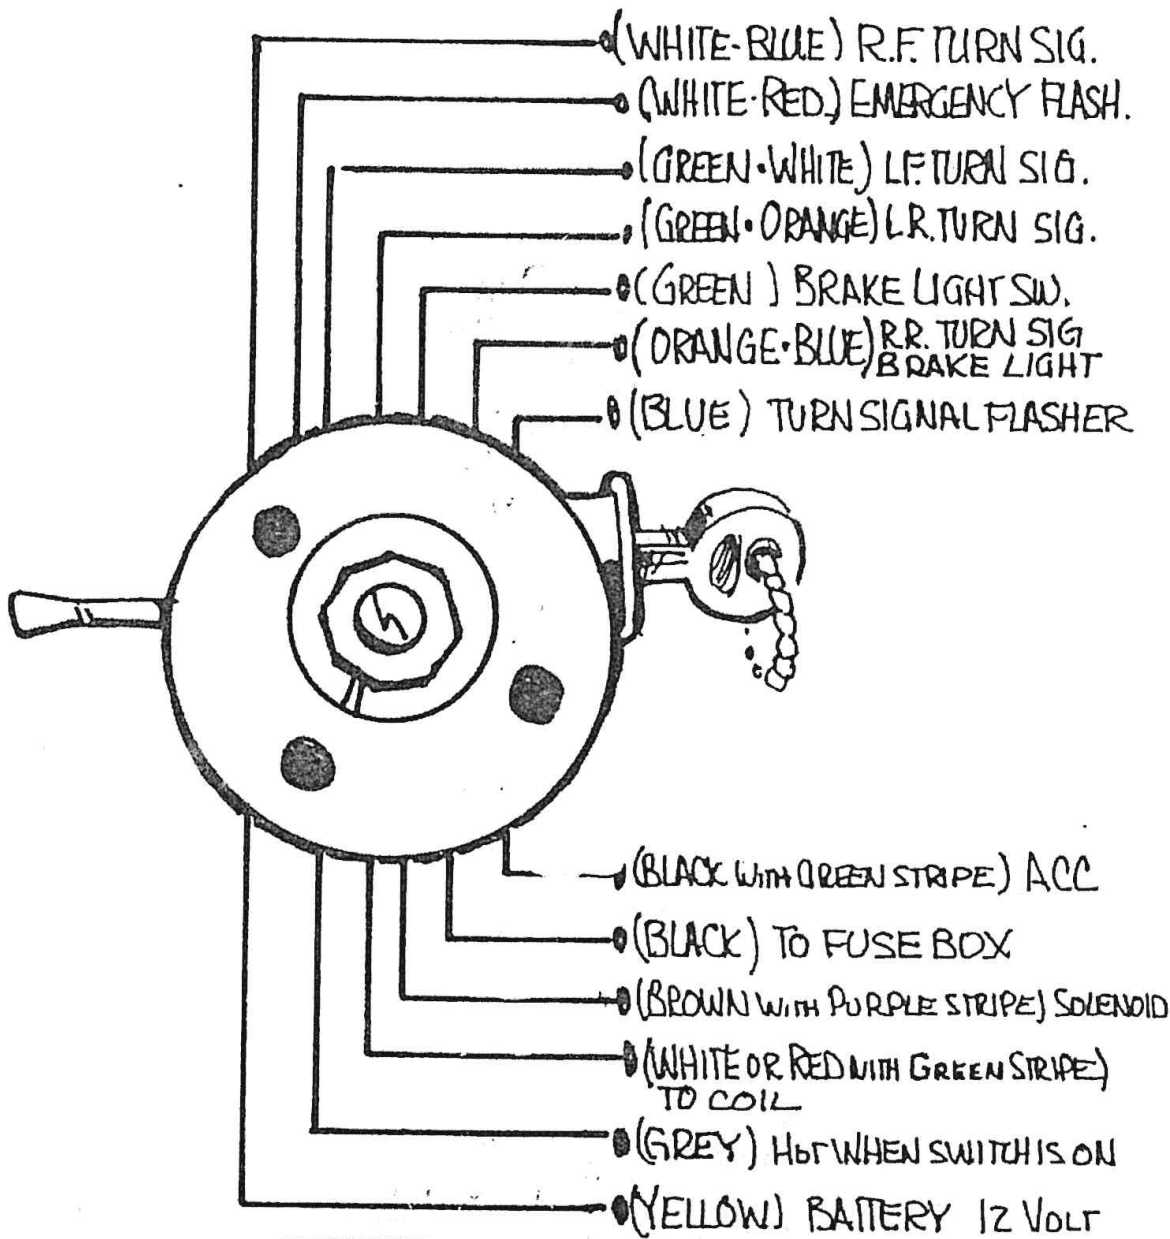

Ford Steering Column

THIS WIRING DIAGRAM
IDENTIFIES A LATE MODEL
70-75 FOR STEERING
COLUMN...