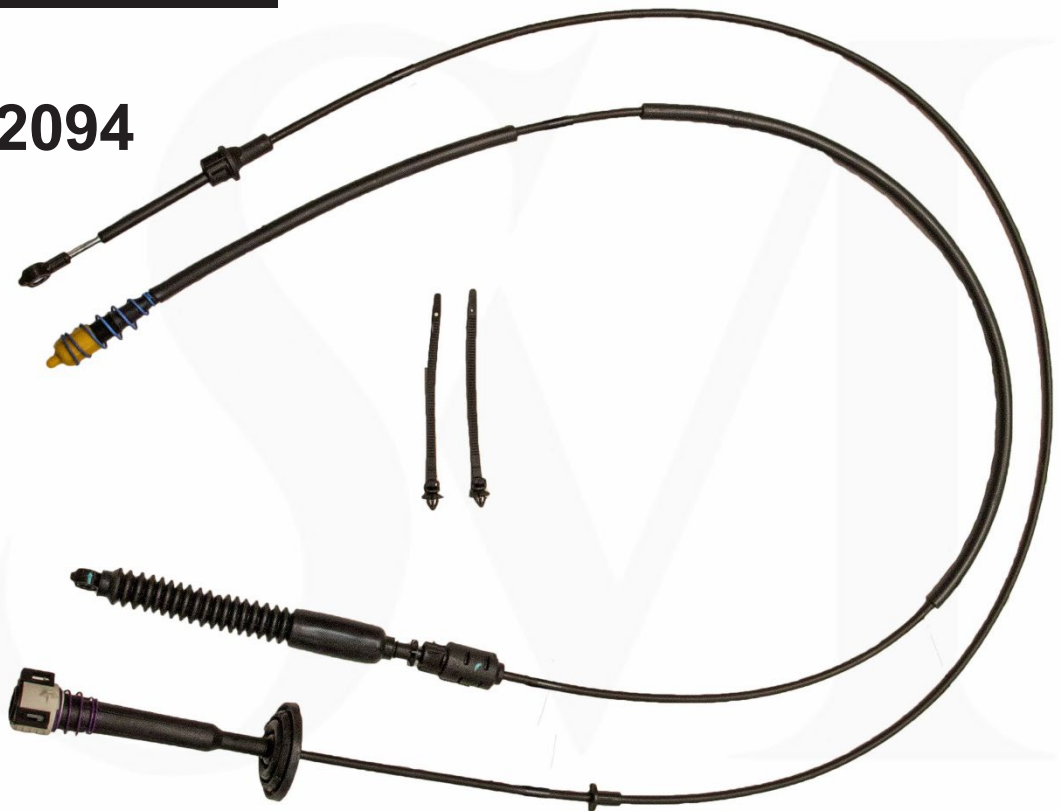

SHEE-MAR INC.

Turn Signal Switches
Cams • Accessories

**2024 APPLICATION
CATALOG**

**TRANSMISSION SHIFT
CABLES
SUPPLEMENT**

SM2094

** Product photos available at shee-mar.com

CATALOG NO. 2024

————— DISTRIBUTED BY: —————

—————

APPLICATION BY PART NUMBER

SM2081

*Automatic Transmission Shifter Cable;
2.2L 2164cc L4*

| MAKE & MODEL | YEARS |
|--------------|-------|
| Toyota Camry | 97-01 |

SM2082

Automatic Transmission Shifter Cable